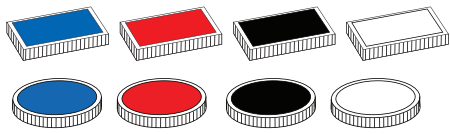

## REPLACEMENT INK PAD

Stamp Code	Pad Code	RM
P10, P10N S120 S126 S160	E/10	6
Mini-Folio S120/13 Mini-Info-Dater S120/WD	E/12	8
P15	E/15	8
P20,P20N,C20	E/20	6
P25	E/25	11
P30,P30N,C30	E/30	8
P35	E/35	11
P40,P40N,C40	E/40	8
P45	E/45	11
P50,P50N	E/50/1	11
P52	E/52	8
P53 P53D	E/53	11
P54	E/54	11
P55 P55D	E/55	11
P60N P60D	E/60	11
R12	E/R12	6
R17 R17D	E/R17	6
R24 R24D	E/R24	8
R30 R30D	E/R30	10
R40 R40D	E/R40	11
R50 R50D	E/R50	15

Stamp Code	Pad Code	RM
OV44	E/OV44	11
OV55 OV55D	E/OV55	11
S226/P	E/200	8
Q12	E/Q12	6
Q17	E/Q17	6
Q24 Q24D	E/Q24	8
Q30	E/Q30	10
Q43	E/Q43	11
S2008 S2010	E/2600	11
S2600 S2660 S2008/P S2010/P	E/2600	11
S2800 S2860	E/2800	15
Pocket 20	E/Pocket20	6
Pocket 30	E/Pocket30	8
Pocket R25	E/Pocket25	8

### Two-colour ink pads

Stamp Code	Pad Code	RM
S160 S160/L	E/10/2	8
S120/WD	E/12/2	10
S226/P	E/200/2	13
R40/D24H	E/R40/1D/2	15
R50D	E/R50D/2	19
P53D	E/53/2	15
P55D	E/55/2	15
S2660	E/2600/2	15
S2860	E/2800/2	19
R2045/UZ	E/R45/2	15